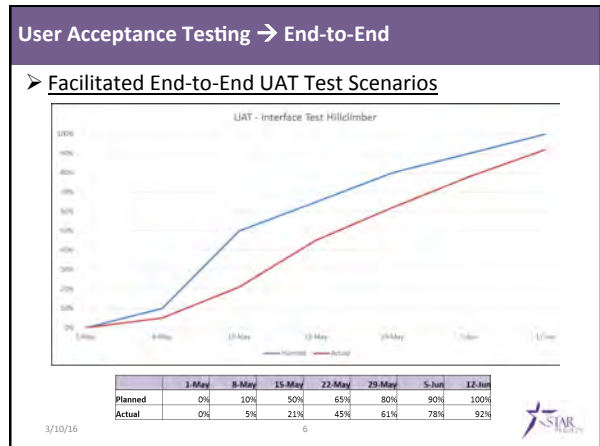

STAR Project Keys to Success Fusion 2016

March 9, 2016

Oracle BI Applications

- Financial Analytics
- Procurement and Spend Analytics
- HR Analytics
- Project Analytics

A collage of several Oracle BI Applications dashboards. The top row shows dashboards for Financial Analytics and Procurement and Spend Analytics. The bottom row shows dashboards for HR Analytics and Project Analytics. Each dashboard displays various charts, tables, and filters.